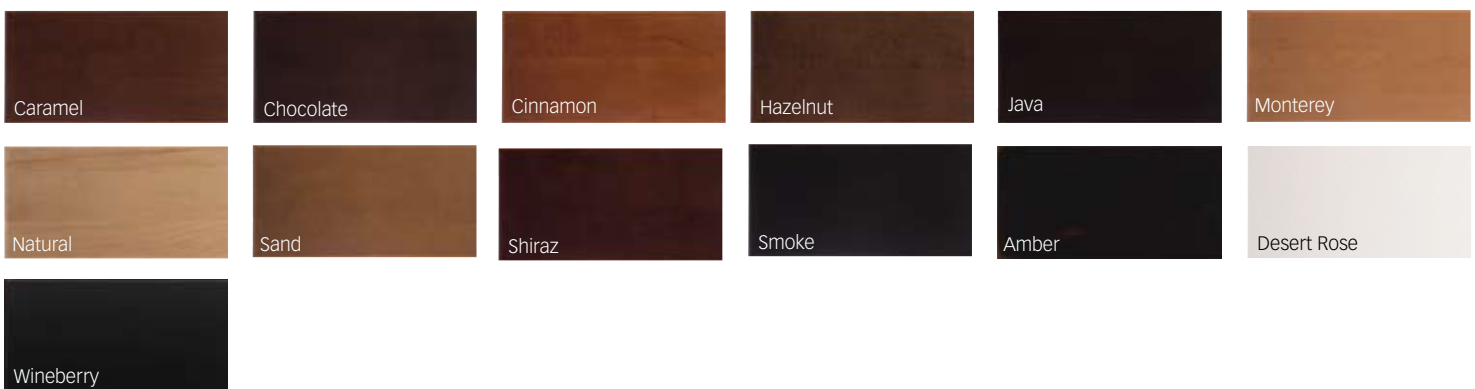

R2C 2Z2

No printing technology allows for accurate reproduction of wood, stain or paint colors. See your dealer's displays and samples for actual colors.

Finishes

Glazing options available

Cherry

Maple

Oak

Melamine

Thermofoil

Yorkshire Maple in Smoke

Yorkshire Maple in Chocolate

Heritage Oak in Java

Heritage Maple in Sand

Door Styles

Cherry

Glendale