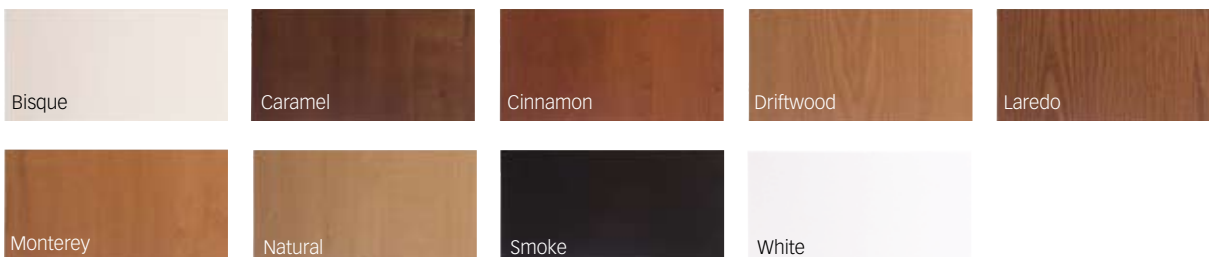

R2C 2Z2

No printing technology allows for accurate reproduction of wood, stain or paint colors. See your dealer's displays and samples for actual colors.

Finishes

Glazing options available

Cherry

Maple

Oak

Melamine

Thermofoil

Yorkshire Maple in Smoke

Yorkshire Maple in Chocolate

Heritage Oak in Java

Heritage Maple in Sand

Door Styles

Cherry

Glendale