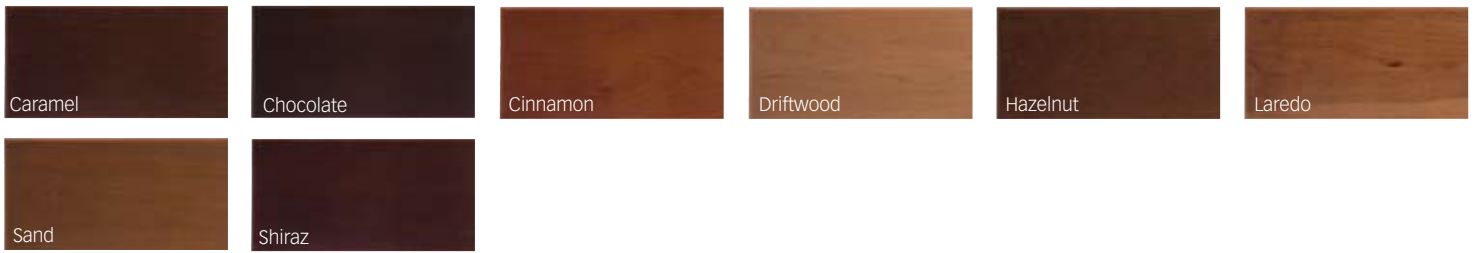

R2C 2Z2

No printing technology allows for accurate reproduction of wood, stain or paint colors. See your dealer's displays and samples for actual colors.

Finishes

Glazing options available

Cherry

Maple

Oak

Melamine